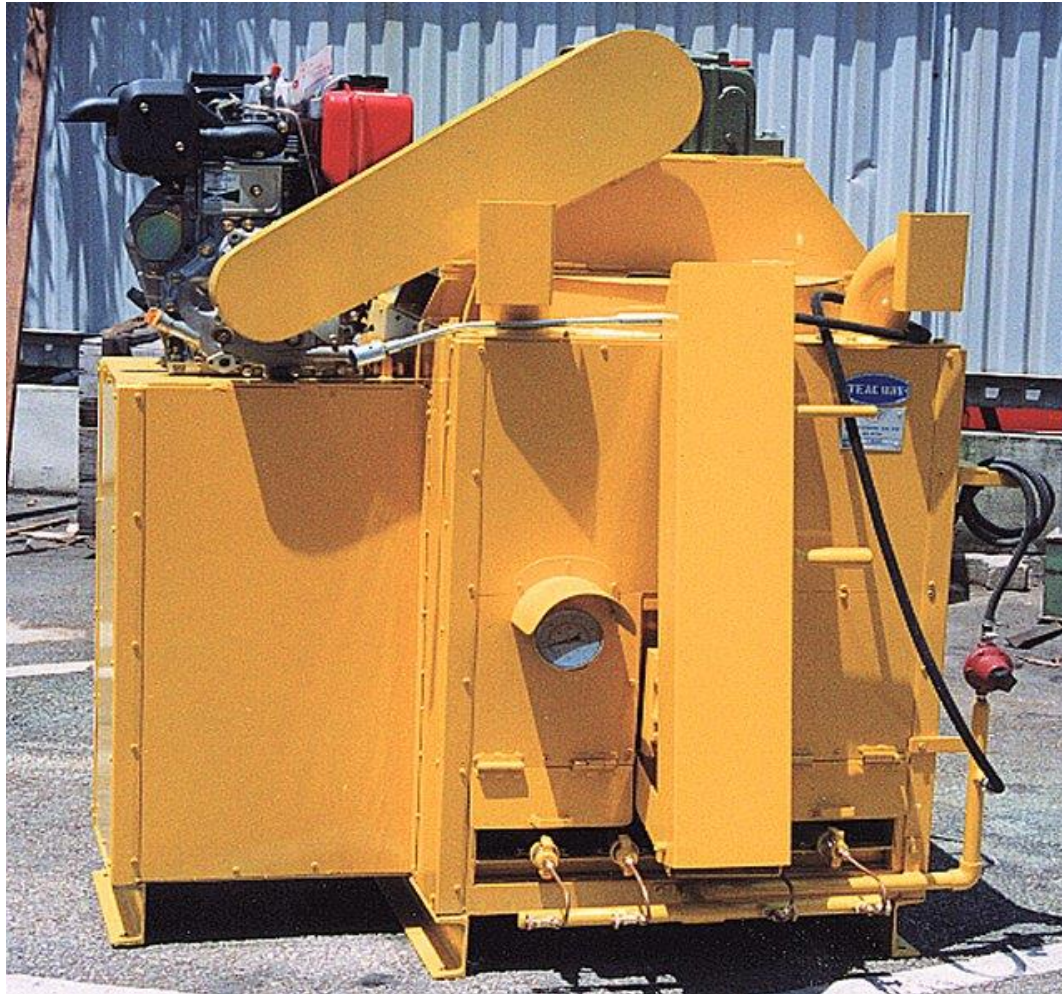

Reg. No : 74941151343

Model 250 – Pre-heater (Single Tank)

Model 250	: 250 Thermoplastic Pre-heater
Equipment Type	: Single tank
Holding Tank	: Stainless steel tank
Capacity	: 300 Kg
Heating System	: Cylinder LPG, direct heating Unit enclosed in mild steel casing mounted on angled
Chassis	: steel frame for direct mounting to truck or trailer L100 Sohoku Diesel
Engine	: Engine
Agitator	: Direct coupling belt drive
Ancillary Equipment	: Temperature gauge, heating systems and control valves
Dimension	: 1600mm L X 1300mm W X 1680mm H
Gross Weight	: 498 KG